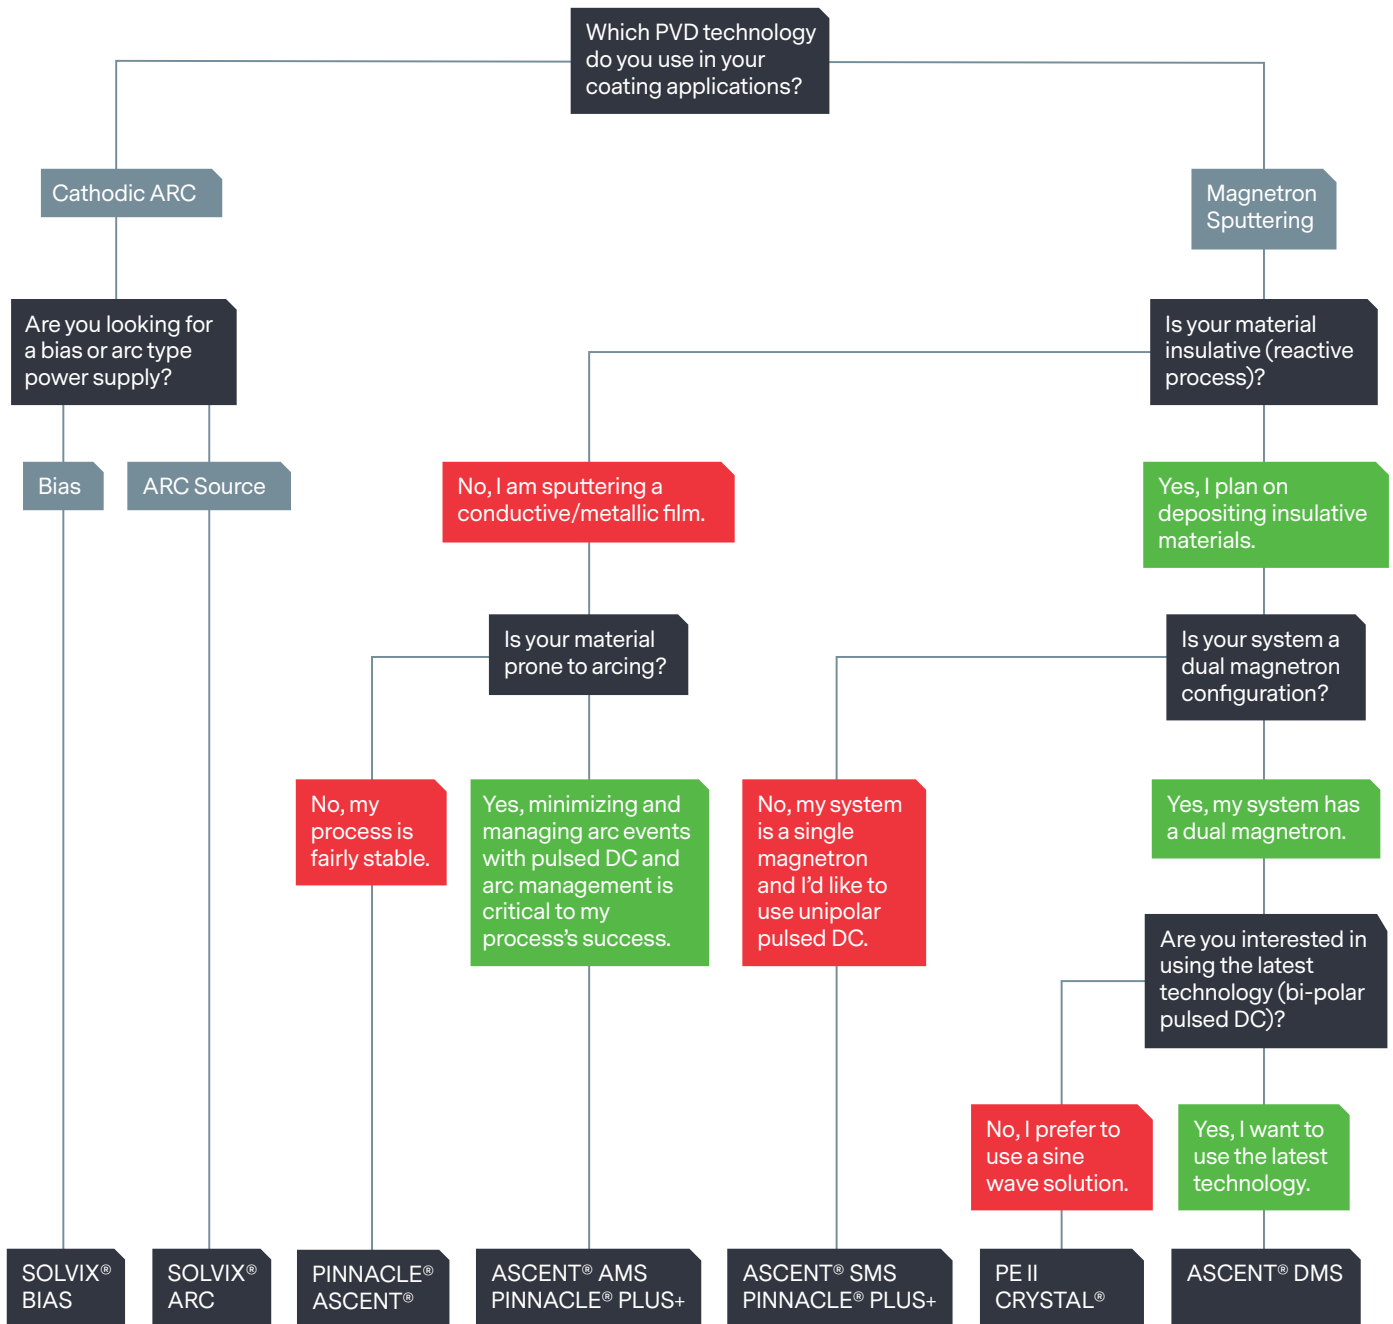

WHICH THIN FILM POWER SUPPLY IS RIGHT FOR YOU?

Advanced Energy's thin film power supplies offer highly efficient, easy-to-integrate power for improved process control in a wide variety of applications. Use the decision tree below to help you identify the right power supply for your application.